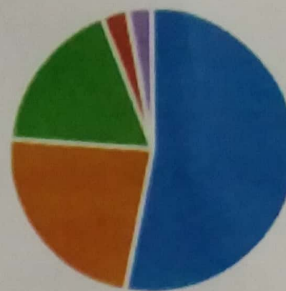

6. Semester

● SEM- II	58
● SEM- IV	16
● SEM-VI	95
● Other	1238

7. Title of paper/Subject

1406 Responses

Latest Responses

"20th Century English Literature"

"Information"

"Even semester"

complete clarity	832
better clarity	503
partial clarity	55
least clarity	17

10. How knowledgable is your teacher in general?

well informed	811
better informed	524
averagely informed	55
least informed	17

11. How well does the teacher communicate in the class?

Extremely well	903
Somewhat well	239
Neutral	249
Somewhat not well	16

12. How well does the teacher use ICT in the teaching?

Extremely well	748
Somewhat well	331
Neutral	249
Somewhat not well	41
Extremely not well	38