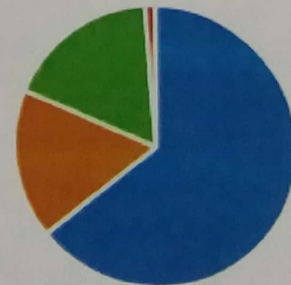

6. Semester

● SEM- II	58
● SEM- IV	16
● SEM-VI	95
● Other	1238

7. Title of paper/Subject

1406 Responses

Latest Responses

"20th Century English Literature"

"Information"

"Even semester"

8. How regular is your teacher in the class?

Very regular	1167
Somewhat regular	178
Neither regular nor irregular	36
Somewhat irregular	12
Very irregular	14

9. How thorough is your teacher with the concepts and topics of this paper?

complete clarity	832
better clarity	503
partial clarity	55
least clarity	17

10. How knowledgable is your teacher in general?

well informed	811
better informed	524
averagely informed	55
least informed	17

11. How well does the teacher communicate in the class?

Extremely well	903
Somewhat well	239
Neutral	249
Somewhat not well	16

12. How well does the teacher use ICT in the teaching?

Extremely well	748
Somewhat well	331
Neutral	249
Somewhat not well	41
Extremely not well	38