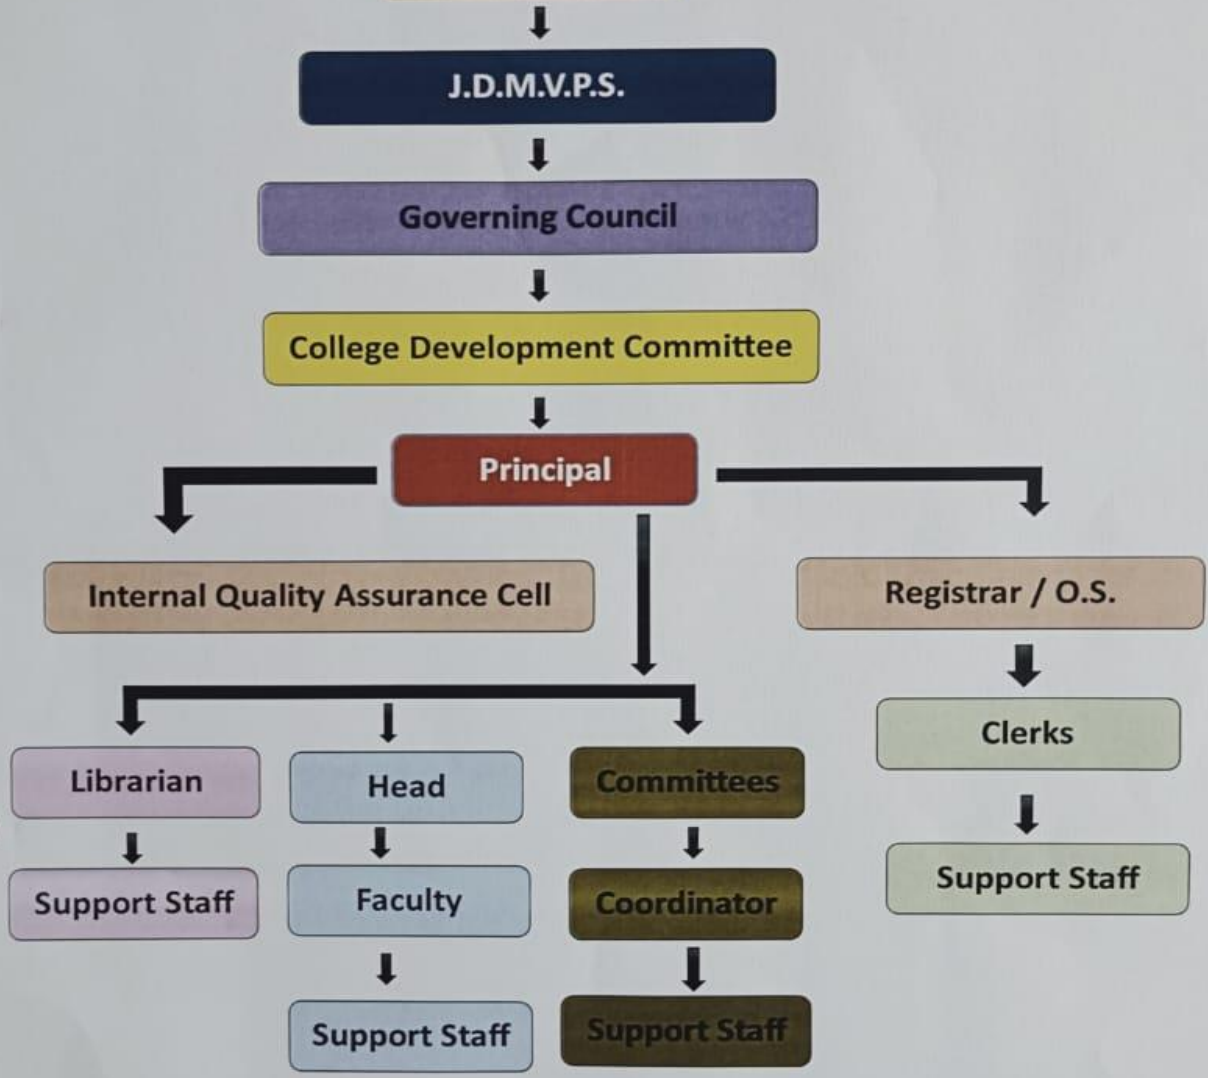

J.D.M.V.P. Samaj's
Shri. S. S. Patil Art's, Shri. Bhausaheb T. T. Salunkhe Commerce
And Shri. G. R. Pandit Science College, (Nutan Maratha College), Jalgaon

ORGANOGRAM

(Signature)
PRINCIPAL
J.D.M.V.P.S.
Shri S.S.Patil Arts, Shri Bhausaheb
T.T.Salunkhe Commerce and
Shri.G.R.Pandit Science College Jalgaon