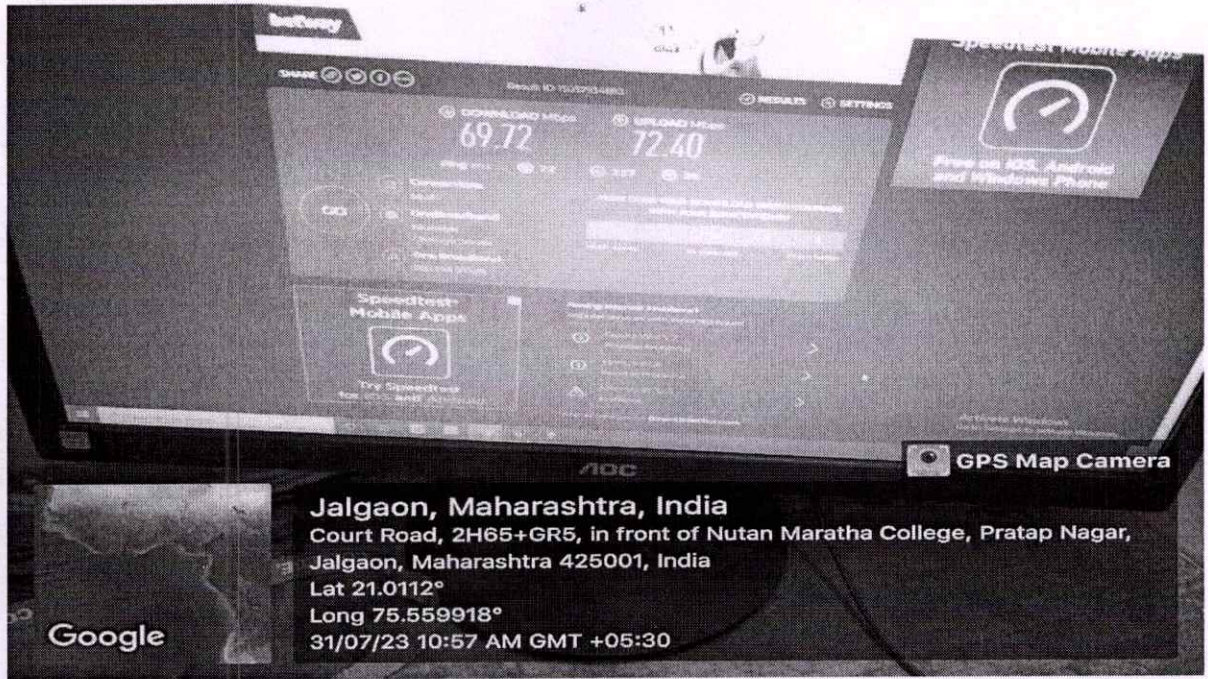

IT Facility

Internet Speed (300mbps)

Jalgaon, Maharashtra, India

Court Road, 2H65+GR5, in front of Nutan Maratha College, Pratap Nagar,
Jalgaon, Maharashtra 425001, India
Lat 21.011397°
Long 75.559762°
20/07/23 05:03 PM GMT +05:30

Jalgaon, Maharashtra, India

Court Road, 2H65+GR5, in front of Nutan Maratha College, Pratap
Nagar, Jalgaon, Maharashtra 425001, India
Lat 21.011318°
Long 75.559711°
18/07/23 10:48 AM GMT +05:30