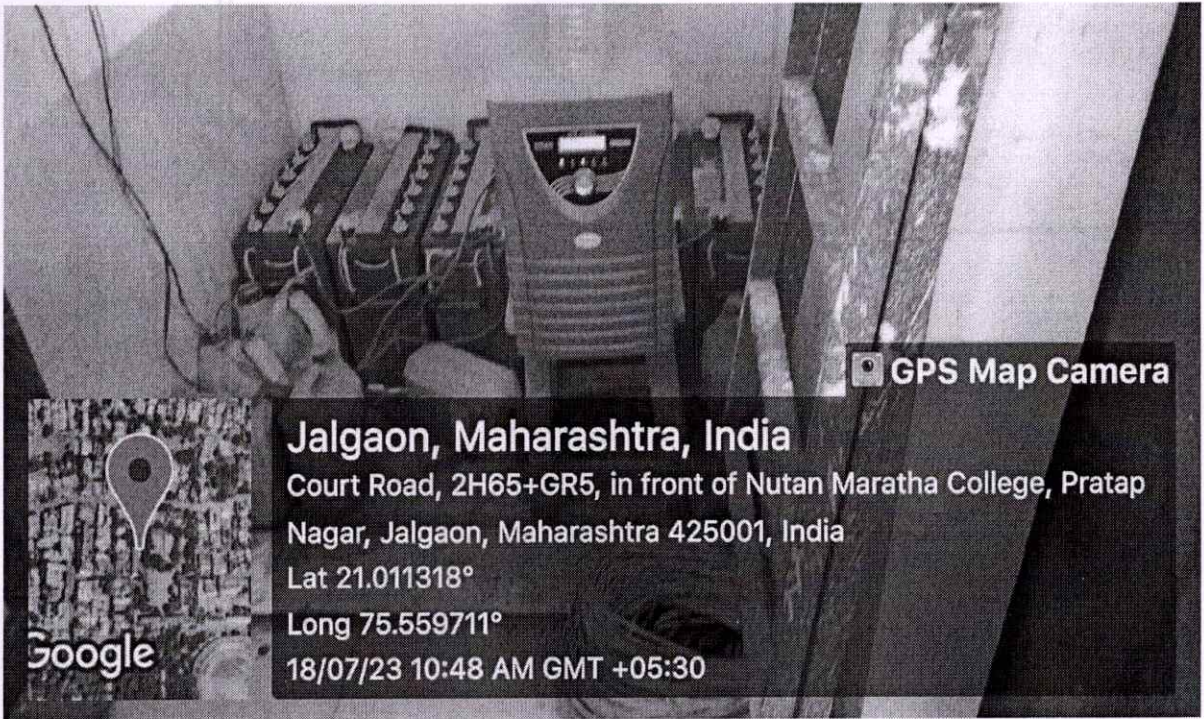

IT Facility

Internet Speed (300mbps)

Jalgaon, Maharashtra, India

Court Road, 2H65+GR5, in front of Nutan Maratha College, Pratap Nagar,
Jalgaon, Maharashtra 425001, India
Lat 21.011397°
Long 75.559762°
20/07/23 05:03 PM GMT +05:30

Jalgaon, Maharashtra, India

Court Road, 2H65+GR5, in front of Nutan Maratha College, Pratap
Nagar, Jalgaon, Maharashtra 425001, India
Lat 21.011318°
Long 75.559711°
18/07/23 10:48 AM GMT +05:30