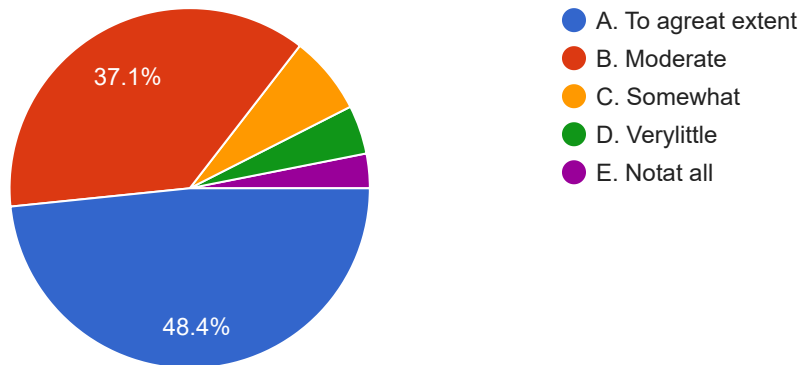

Teachers encourage you to participate in extracurricular activities

741 responses

The institute/teachers use student centric methods, such as experiential learning, participative learning and problem solving methodologies for enhancing learning experiences

709 responses

The overall quality of teaching-learning processing your institute is very good

743 responses