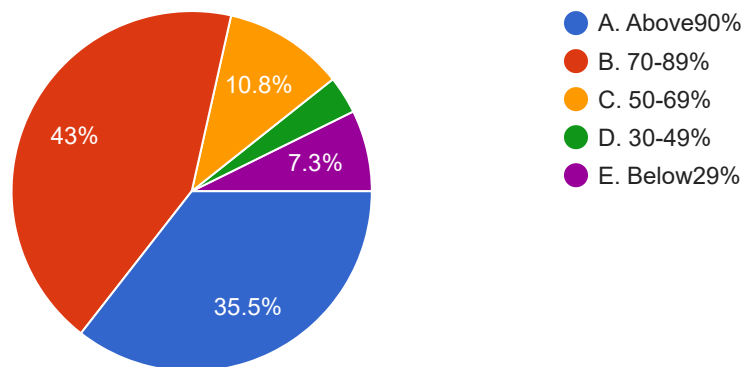

740 responses

What percentage of teachers use ICT tools such as LCD projector, Multimedia, etc. while teaching

740 responses

Efforts are made by the institute/teachers to inculcate softskills, life skills and employability skills to make you ready for the world of work