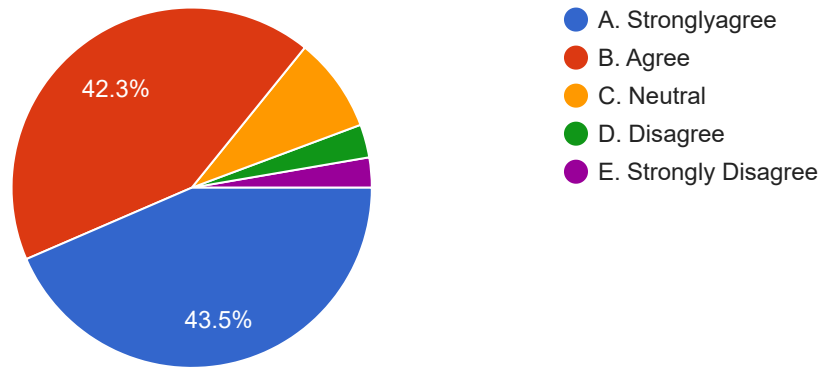

740 responses

What percentage of teachers use ICT tools such as LCD projector, Multimedia, etc. while teaching

740 responses

Efforts are made by the institute/teachers to inculcate softskills, life skills and employability skills to make you ready for the world of work