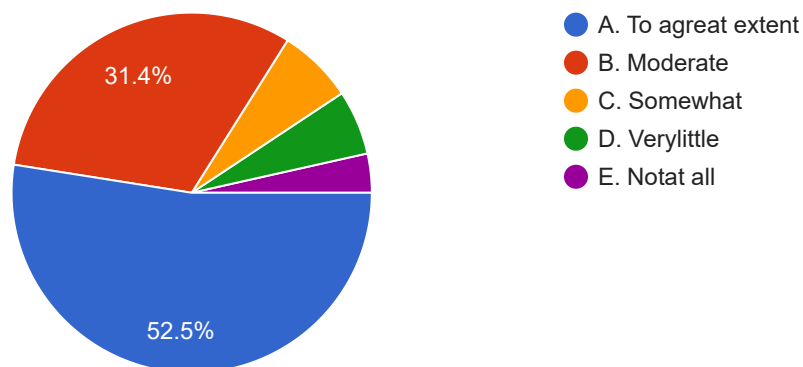

Efforts are made by the institute/teachers to inculcate softskills, life skills and employability skills to make you ready for the world of work

741 responses