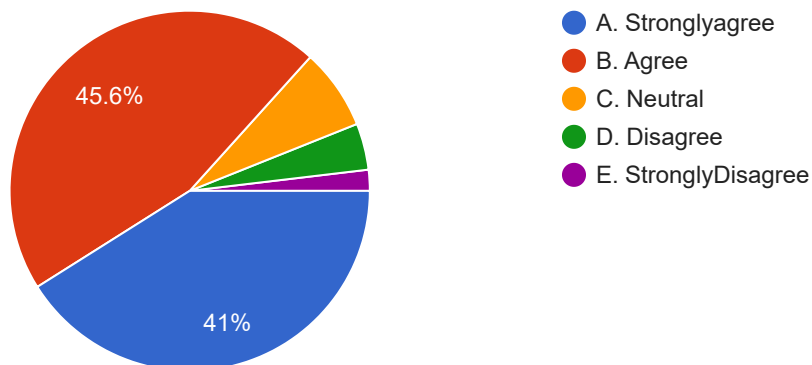

The overall quality of teaching-learning processing your institute is very good

743 responses