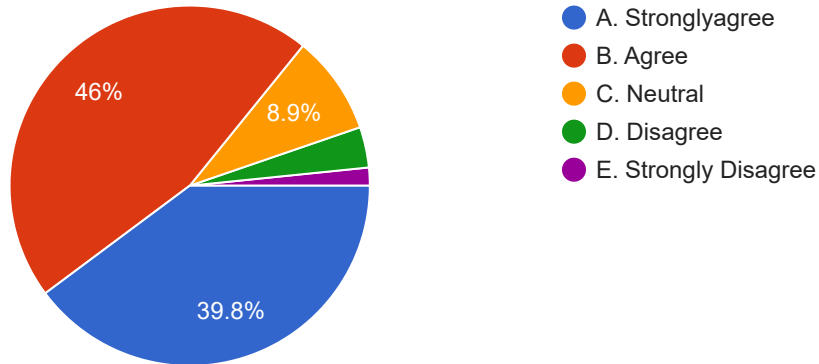

Teachers encourage you to participate in extracurricular activities

741 responses

The institute/teachers use student centric methods, such as experiential learning, participative learning and problem solving methodologies for enhancing learning experiences

709 responses